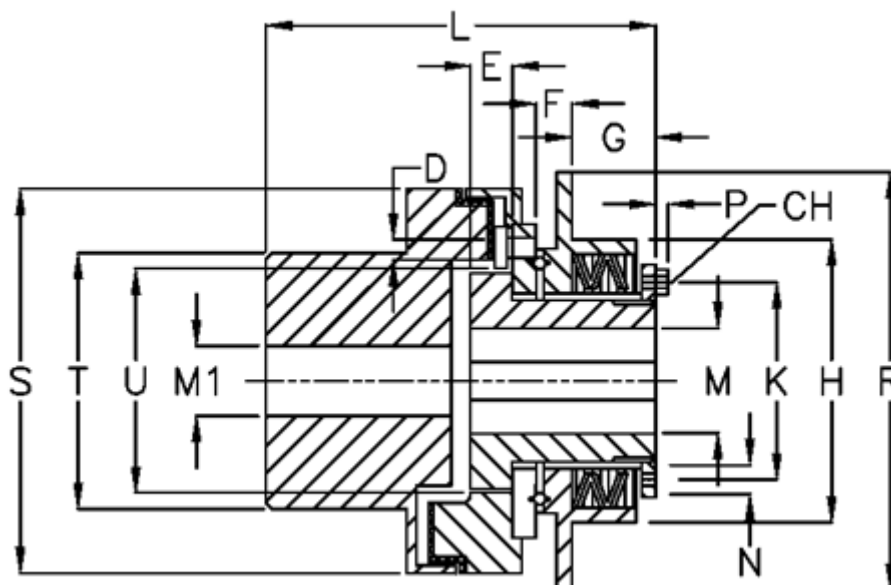

Article number: 46952532

Description: Safeguard mini G 25 M

## Measures

D	= 6xM5	L	= 98.0	U = 48
Disc spring mounting	= 3x1M	M1 max	= 35	
Disc spring version	= M - medium	M max	= 25	
E	= 17.0	M min	= 10	
F	= 7.0	P	= 4.0	
G	= 23.0	R	= 100	
H	= 74	S	= 82	
K	= 54	T	= 53	